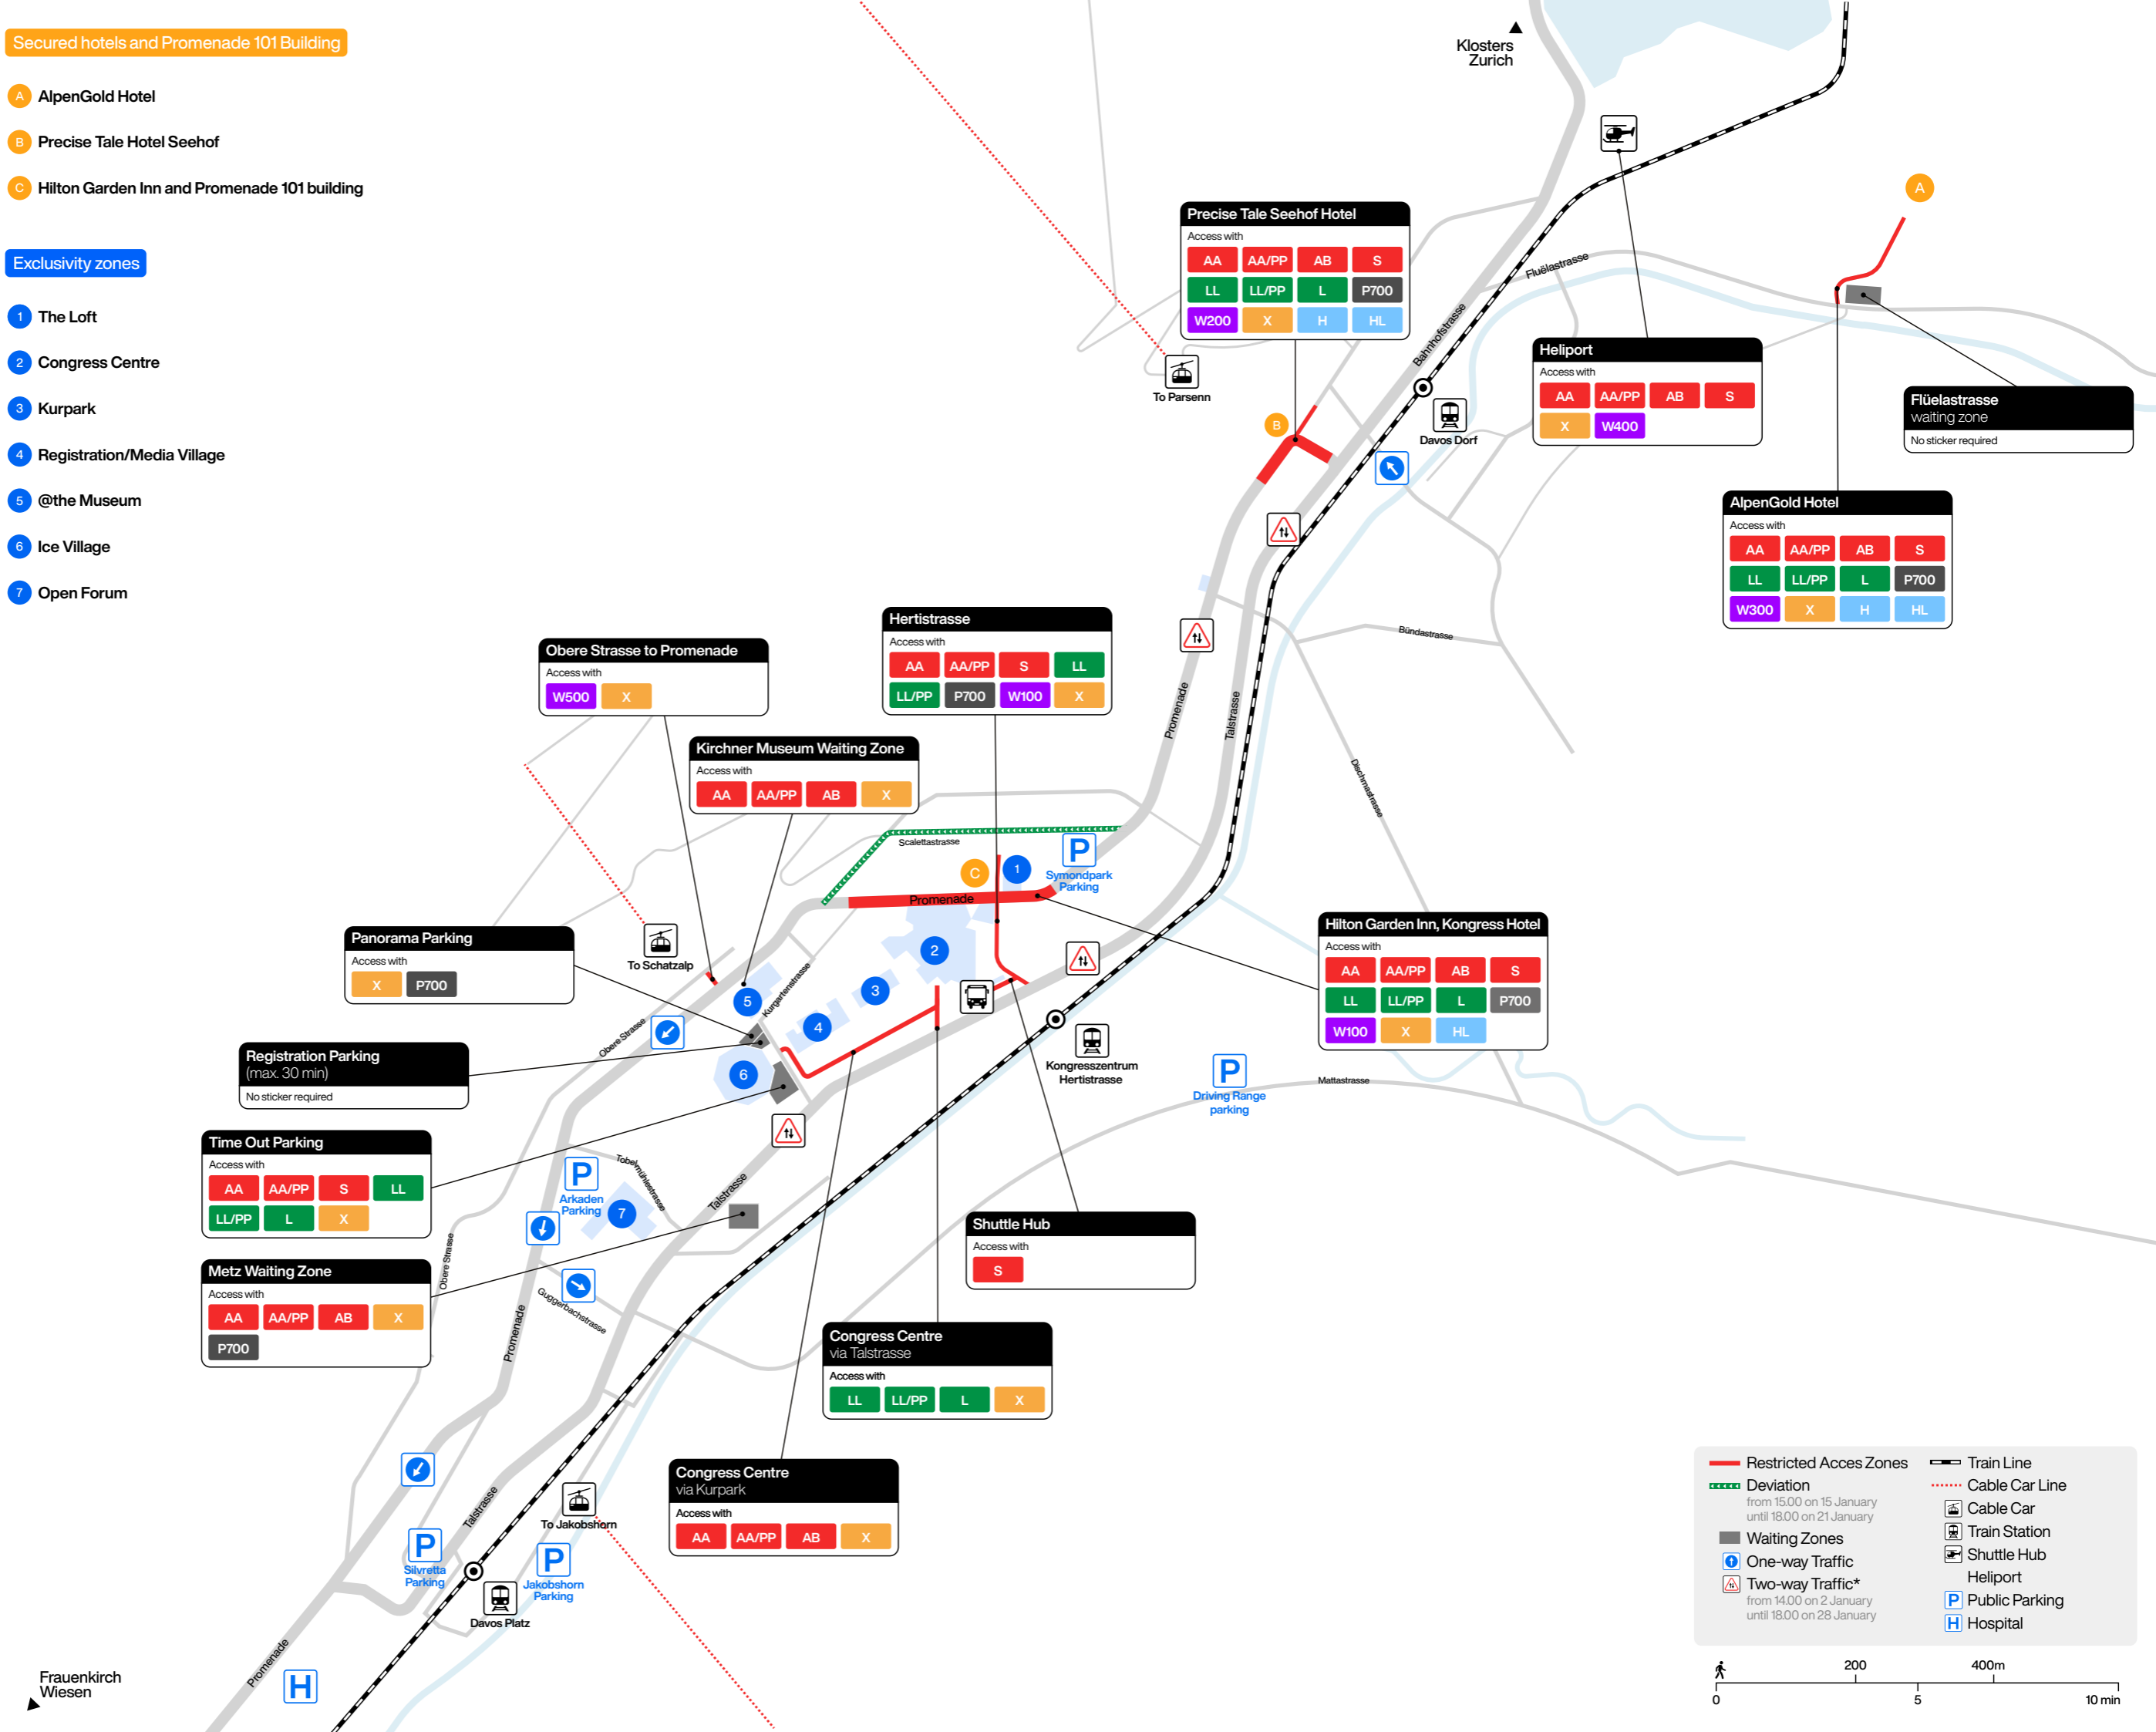

Secured hotels and Promenade 101 Building

- A AlpenGold Hotel
- B Precise Tale Hotel Seehof
- C Hilton Garden Inn and Promenade 101 building

Exclusivity zones

- 1 The Loft
- 2 Congress Centre
- 3 Kurpark
- 4 Registration/Media Village
- 5 @the Museum
- 6 Ice Village
- 7 Open Forum

Digital version

— Restricted Access Zones  
- - - - Deviation  
  Waiting Zones  
→ One-way Traffic  
↔ Two-way Traffic\*  
— Train Line  
- - - - Cable Car Line  
 Cable Car  
 Train Station  
 Shuttle Hub  
 Heliport  
 Public Parking  
 Hospital